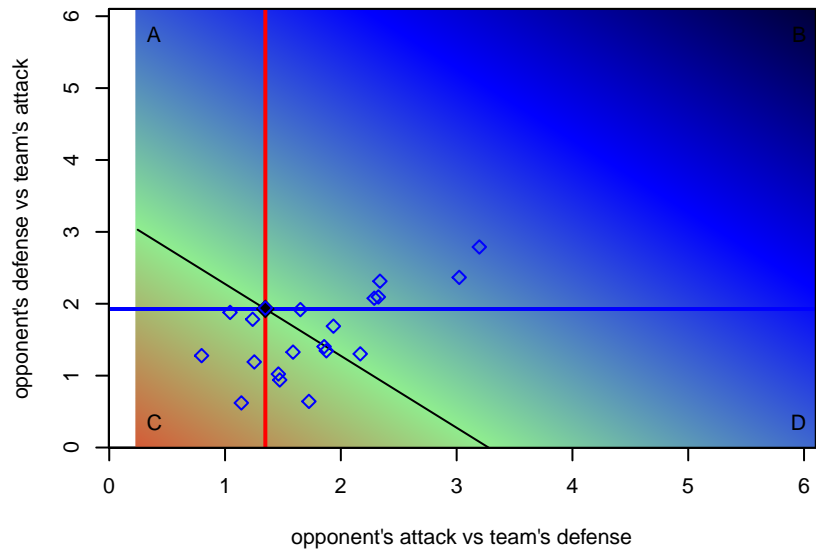

Washington Timbers White 1 G01

Washington Timbers
 Vancouver, WA
 G01 total strength=1272
 attack=6.87 defense=3.85
 spr league = Win OYS G01 Div 1 White

alt names used:

Venues played:
 2016 Clash At the Border Bronze U16
 2016 Beaverton Cup GU16 Silver
 2016 Les Schwab NW Cup U16 U16
 2016 Win OYS G01 Division 1 White
 2016 OYS Presidents Cup G01

Washington Timbers White 1 G01
 Dots are actual minus expected GF (blue circles) and GA (red triangles).
 Blue line is smoothed change in attack strength. Red is smoothed change in defense strength.

**attack and defense variance (black dot)
relative to other teams
and top 10 in region**

**attack and defense rating
relative to others at age
and all opponents in last 13 months**

**attack and defense rating
relative to others at age
and all opponents in last 13 months**

Performance relative to 13 month average

Performance relative to 13 month average

Distribution of opponents
 Red = Lose zone, Blue = Win zone, Green = Even
 Black line separates win/lose zones

lot. A=Neither has attack advantage, B=Opponent has both attack and defense advantage, C=Opponent has both attack and defense disadvantage, D=Both have