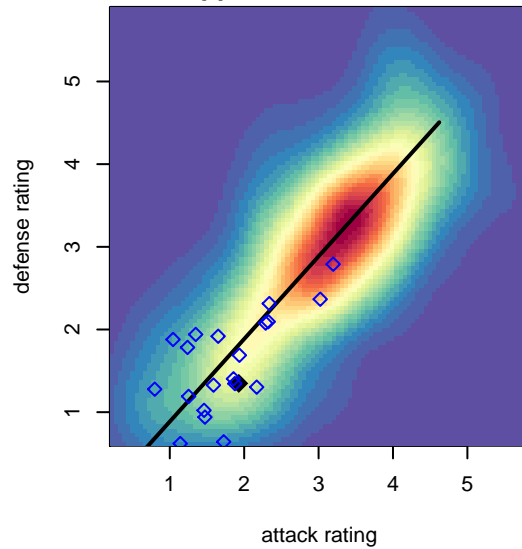

Washington Timbers White 1 G01

Washington Timbers
 Vancouver, WA
 G01 total strength=1272
 attack=6.87 defense=3.85
 spr league = Win OYS G01 Div 1 White

alt names used:

Venues played:
 2016 Clash At the Border Bronze U16
 2016 Beaverton Cup GU16 Silver
 2016 Les Schwab NW Cup U16 U16
 2016 Win OYS G01 Division 1 White
 2016 OYS Presidents Cup G01

Washington Timbers White 1 G01
 Dots are actual minus expected GF (blue circles) and GA (red triangles).
 Blue line is smoothed change in attack strength. Red is smoothed change in defense strength.

**attack and defense variance (black dot)
relative to other teams
and top 10 in region**

**attack and defense rating
relative to others at age
and all opponents in last 13 months**

**attack and defense rating
relative to others at age
and all opponents in last 13 months**

Performance relative to 13 month average

Performance relative to 13 month average

Distribution of opponents
 Red = Lose zone, Blue = Win zone, Green = Even
 Black line separates win/lose zones

lot. A=Neither has attack advantage, B=Opponent has both attack and defense advantage, C=Opponent has both attack and defense disadvantage, D=Both have