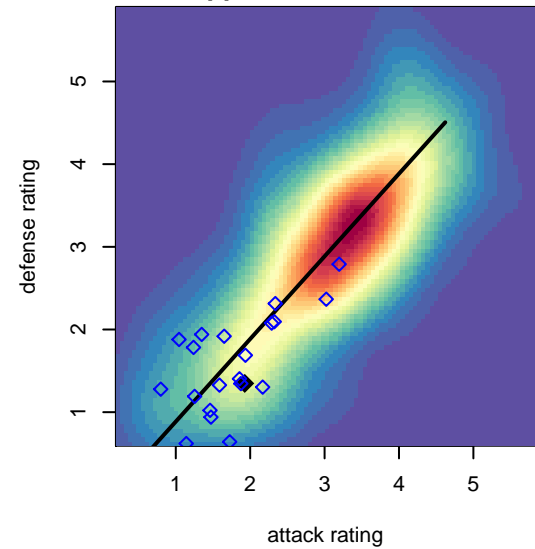

Washington Timbers White 1 G01

Washington Timbers
 Vancouver, WA
 G01 total strength=1272
 attack=6.87 defense=3.85
 spr league = Win OYS G01 Div 1 White

alt names used:

Venues played:
 2016 Clash At the Border Bronze U16
 2016 Beaverton Cup GU16 Silver
 2016 Les Schwab NW Cup U16 U16
 2016 Win OYS G01 Division 1 White
 2016 OYS Presidents Cup G01

Washington Timbers White 1 G01
 Dots are actual minus expected GF (blue circles) and GA (red triangles).
 Blue line is smoothed change in attack strength. Red is smoothed change in defense strength.

**attack and defense variance (black dot)
relative to other teams
and top 10 in region**

**attack and defense rating
relative to others at age
and all opponents in last 13 months**

**attack and defense rating
relative to others at age
and all opponents in last 13 months**

Performance relative to 13 month average

Performance relative to 13 month average

Distribution of opponents
 Red = Lose zone, Blue = Win zone, Green = Even
 Black line separates win/lose zones

lot. A=Neither has attack advantage, B=Opponent has both attack and defense advantage, C=Opponent has both attack and defense disadvantage, D=Both have